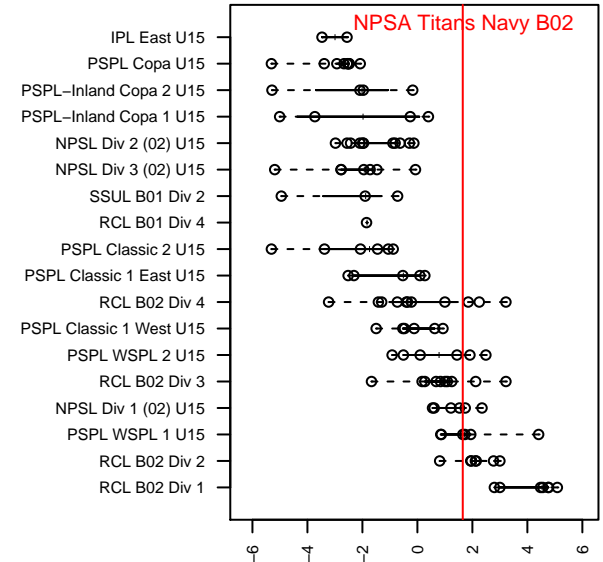

**attack and defense rating
relative to others at age
and all opponents in last 13 months**